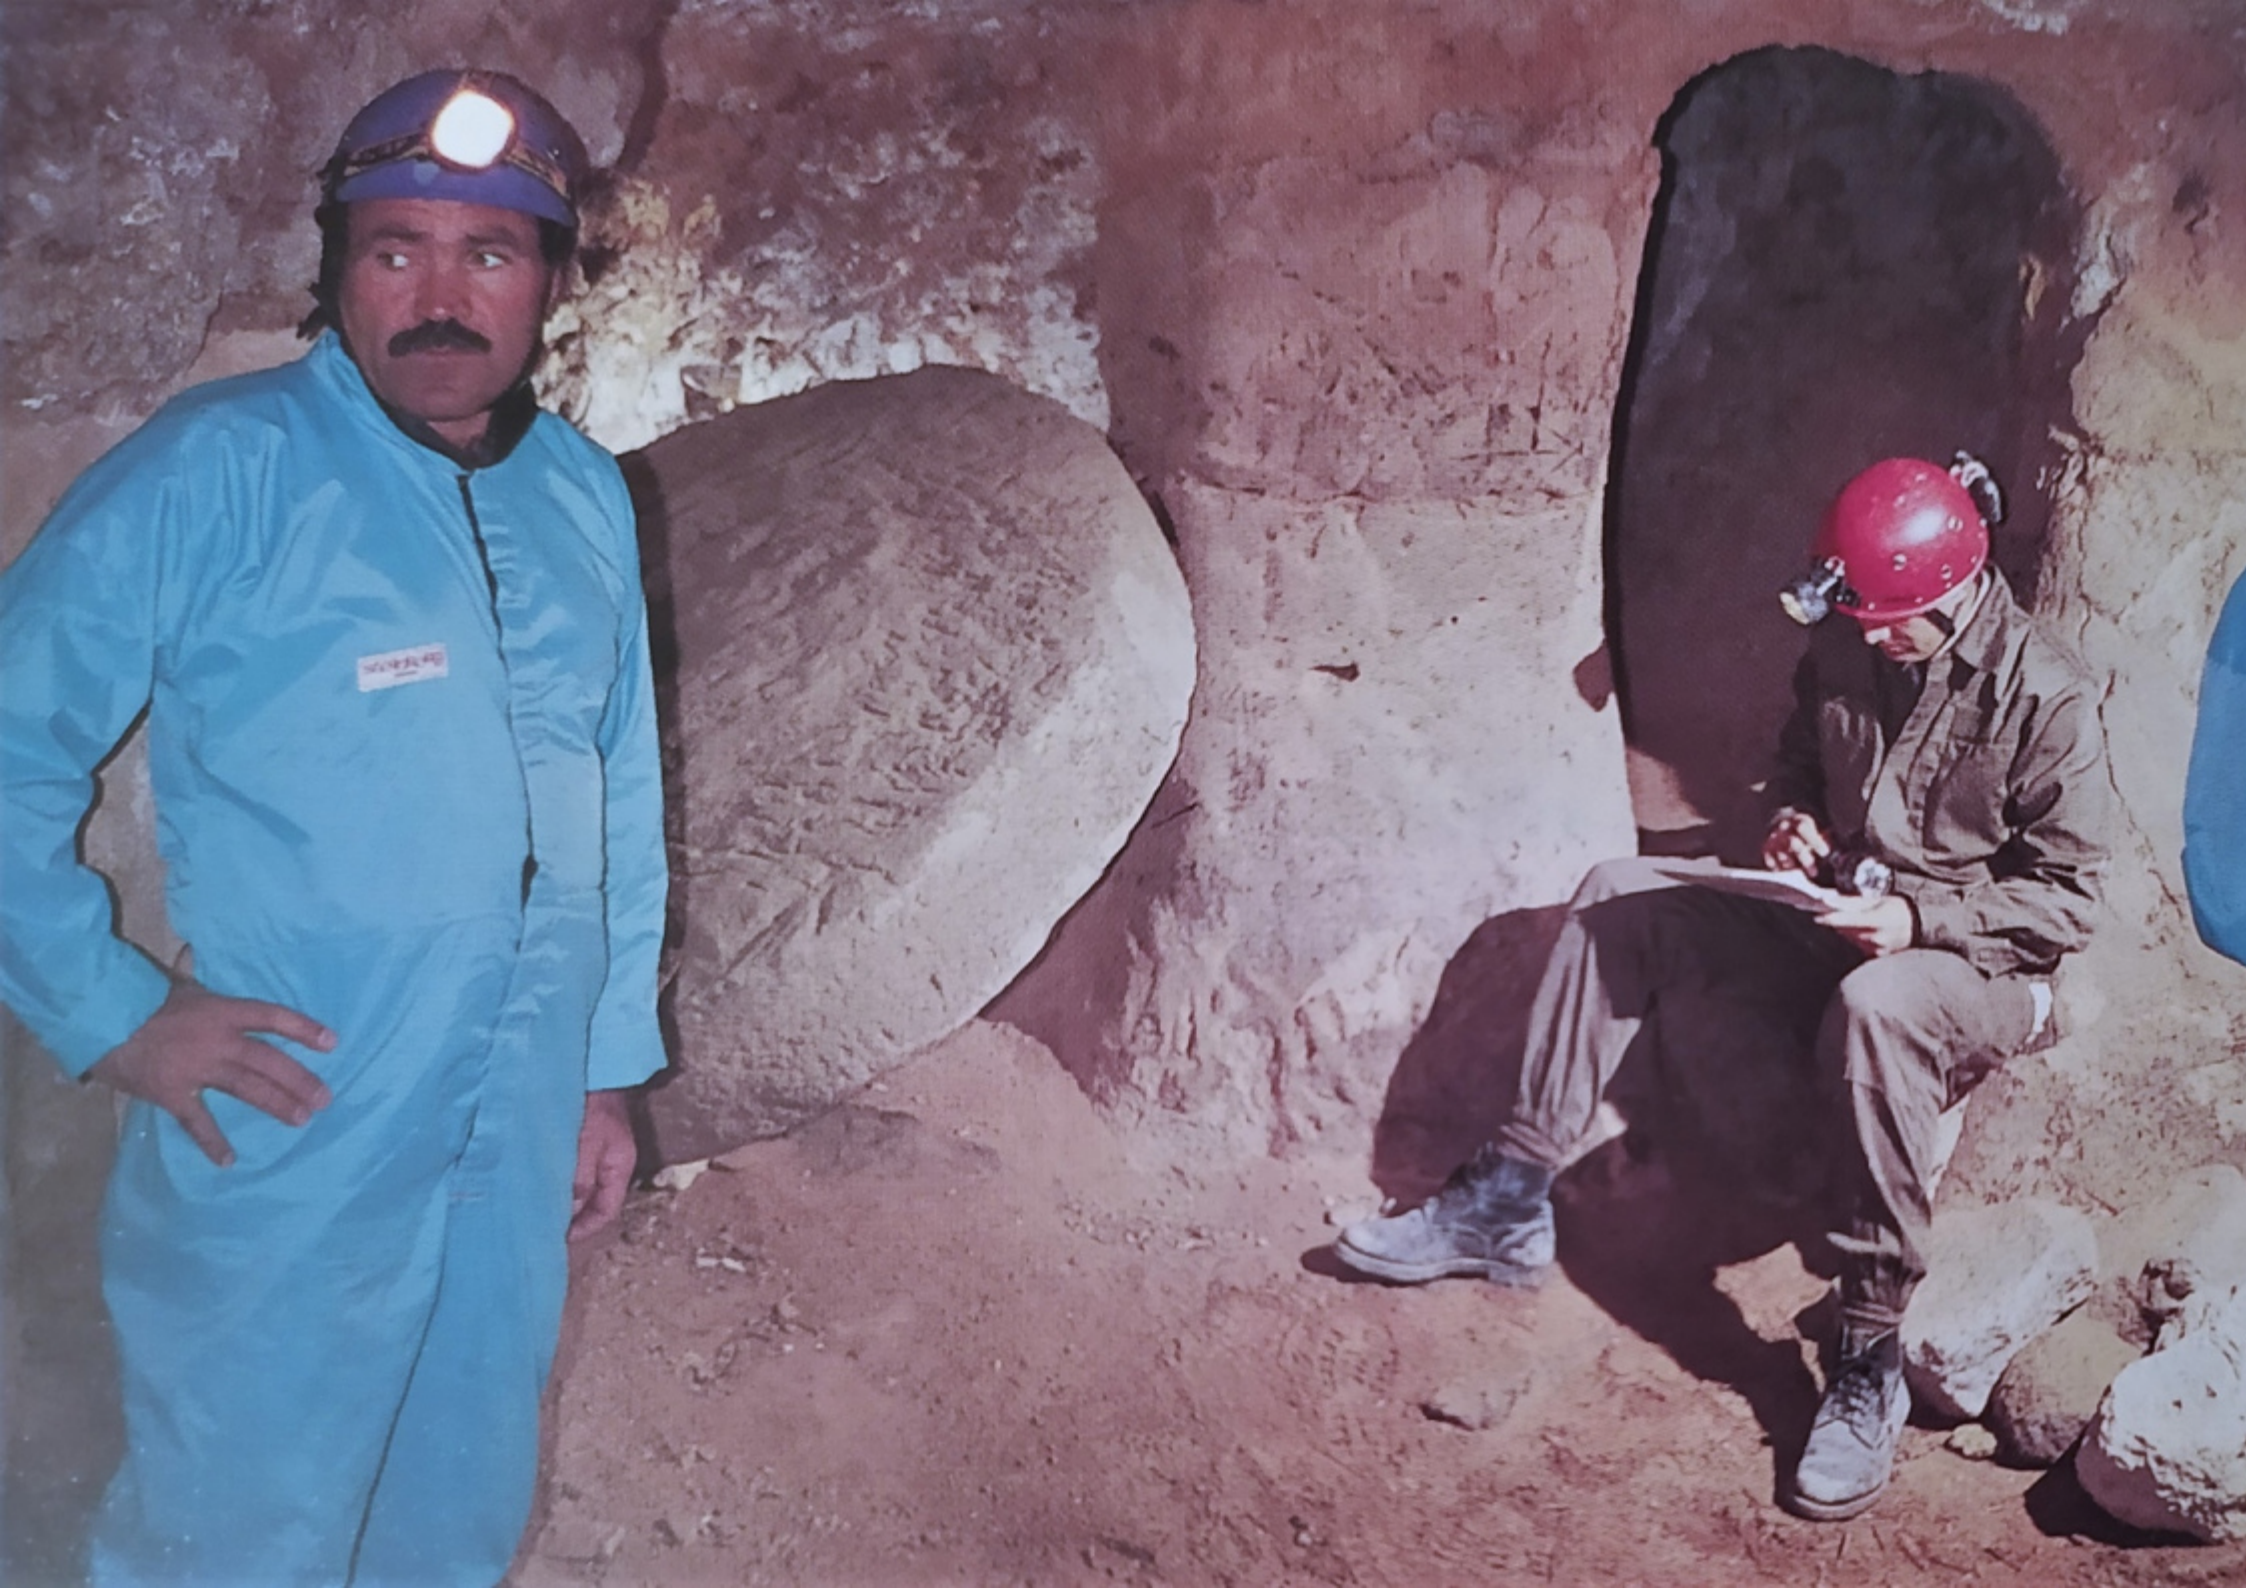

Corrado Leoni

Genoa, Italy

*master mind behind LEONIART
visionary artist*

<http://www.leoniartproject.org>
<https://www.flickr.com/photos/129423280@N06>

Leoni '09

RESTRICTED AREA
ENTRY
VIOLATORS WILL BE PROSECUTED

WARNING
DANGER KEEP OUT
LAVA TUBES ARE COLLAPSING
UNLIT TUBES COULD ENDANGER
YOUR LIFE

WARNING
DANGER KEEP OUT
LAVA TUBES ARE COLLAPSING
UNLIT TUBES COULD ENDANGER
YOUR LIFE

©corrado leoni 1995

Clea

+351 938 940 122