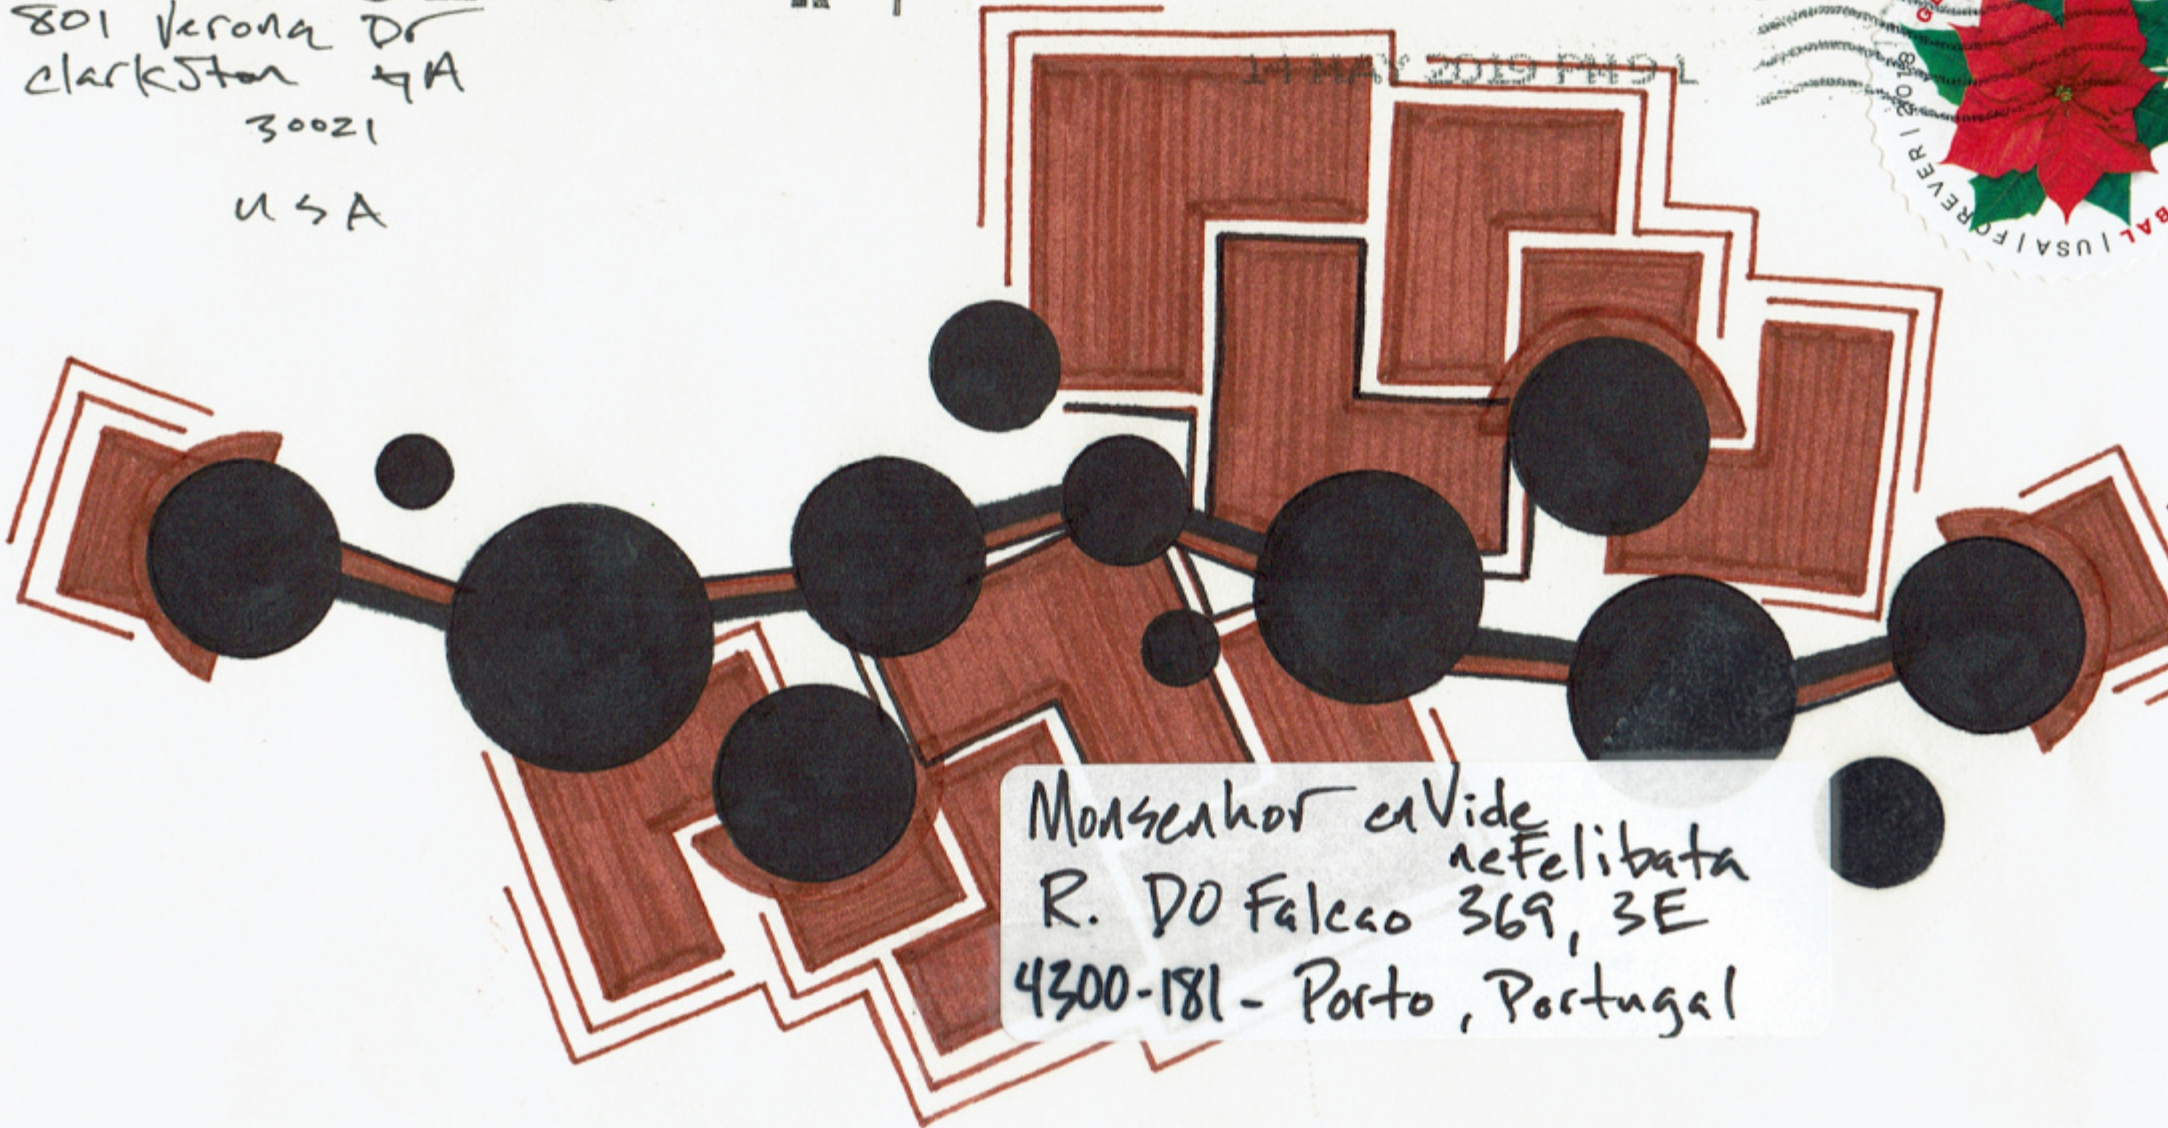

untitled

by OrZECHowski
digital print » 108 x 140 mm
digital print » 140 x 108 mm
envelope » 220 x 106 mm
2019

a duck floating in the pond

a duck floating in the pond

O r Z E C H o W s K |

Each letter has a different shape

O r Z R C H o W s K i

O R Z E C H O W S K I

801 Verona Dr
Clarkston GA

30021

USA

ATLANTA METRO 300

14 MAY 2019 PM 9 L

Monsenhor aVide
aefelibata
R. DO Falcao 369, 3E
4300-181 - Porto, Portugal

00120x0001

Faint, illegible text in the upper left corner, possibly bleed-through from the reverse side of the page.