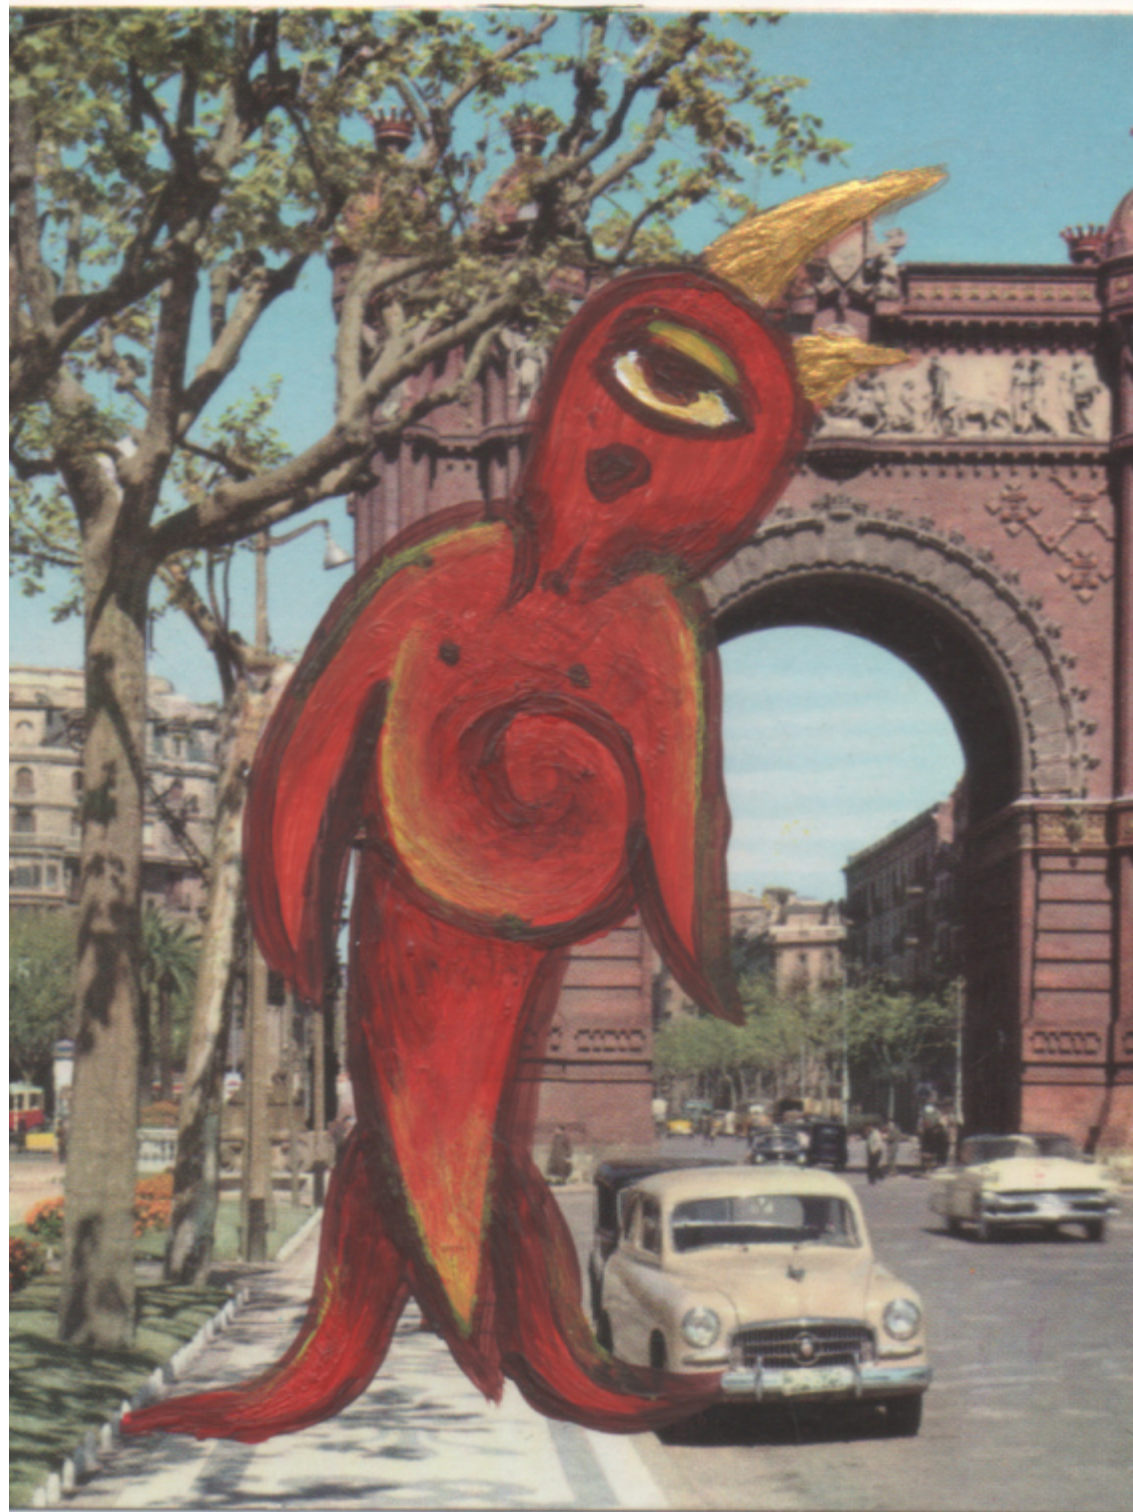

untitled; untitled

by Gil López Huerta
paint on postcard » 103 x 148 mm
paint on postcard » 103 x 148 mm
envelope » 121 x 176 mm
other » 297 x 210 mm
other » 297 x 210 mm
2025

09 - BARCELONA. Arco de Triunfo
Triumph Arch
Arc de Triomphe