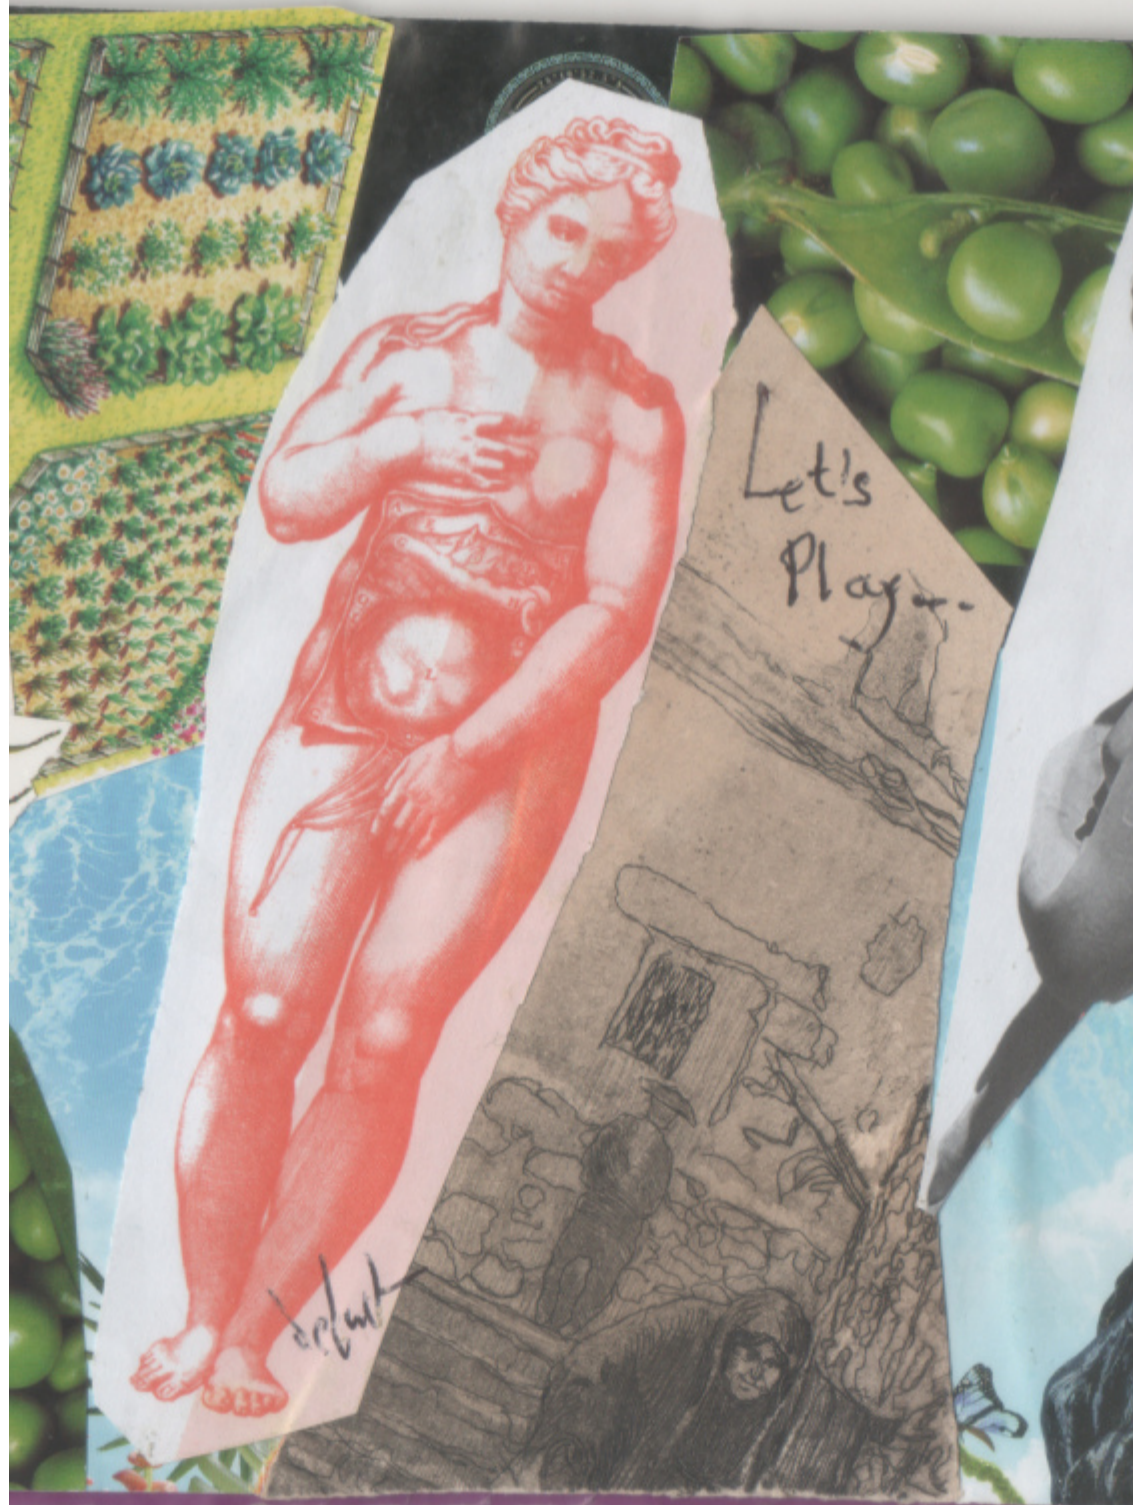

untitled

by Daniel de Culla
collage » 142 x 209 mm
envelope » 154 x 215 mm
2024

Let's
Play--

delbut

From: Daniel de Culla

po Lemunais, 7-1A

09006 - Burgos (España)

gallotricolor@yahoo.com

Faint, illegible text is visible on the right side of the envelope, possibly a return address or a recipient's name, but it is too faded to read.

+351 938 940 122

www.MailArt.pt

mailart@mailart.pt

<https://www.instagram.com/mailart.pt/>