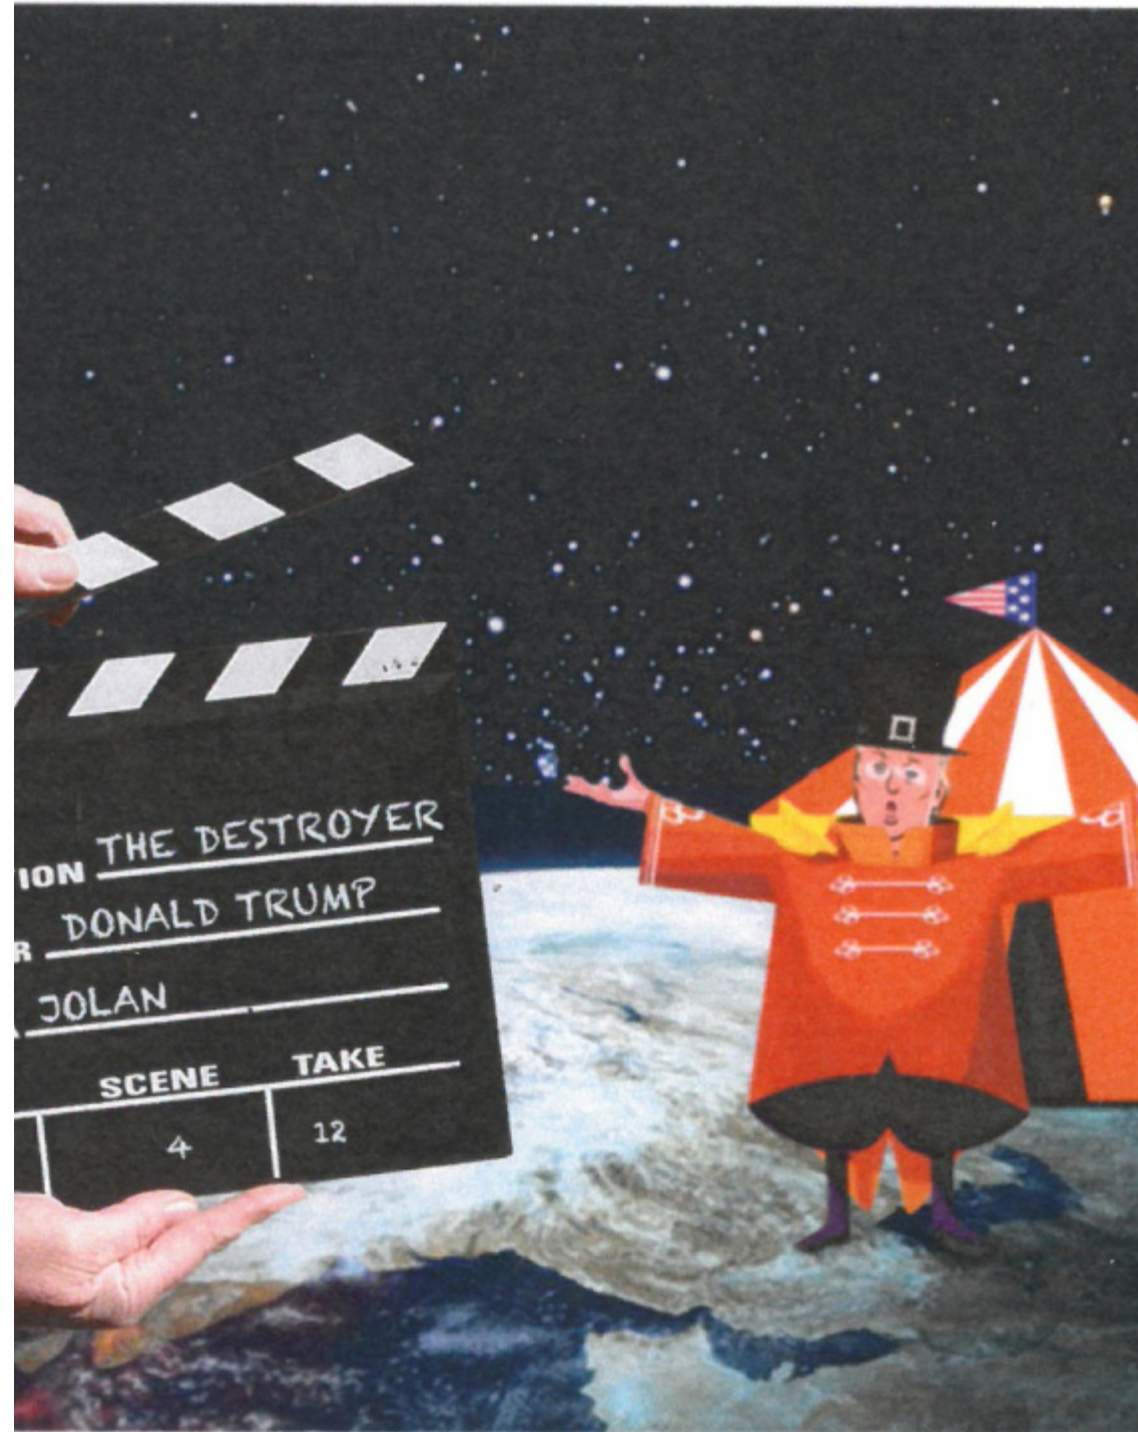

untitled

by The Wasted Angel
digital print » 105 x 145 mm
envelope » 115 x 160 mm
2020

THE WASTED ANGEL

THE WASTED ANGEL
Oude Kortrijkstraat 43
8310 Assebroek
Belgium

thewastedangel58@gmail.com

The Wasted Angel

MUSEU QUINTA DA CRUZ
ESTRADA DE SÃO SALVADOR
3510-784 SÃO SALVADOR
UISEU, PORTUGAL

THE WASTED ANGEL
Oude Kortrijkstraat 43
8310 Assebroek
Belgium

+351 938 940 122

www.MailArt.pt

mailart@mailart.pt

<https://www.instagram.com/mailart.pt/>