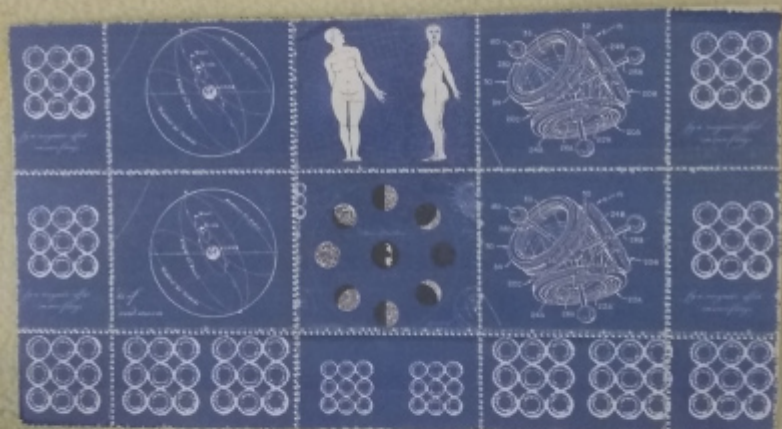

STROUD POTUS
P.O. BOX 2055
Airway Heights
WA 99001
U.S.A.

My library and me.
Regards from
Finland!

©MAGNETS IN THE AIR
BREATHE DEEPLY!
Sub-#3
Potus
PO Box
Airway Heights
WA 99001

MINI CAB
020 3487 0001
020 3487 0063