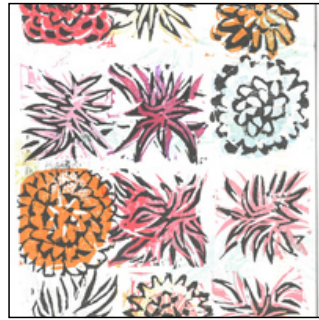

Dahlia Time in Golden Gate Park  
de Tofu

linóleo > 152 x 102 mm  
2021

QC.2021.487.0046 PRJ 001

QC.2023.487.0046 PRJ 001