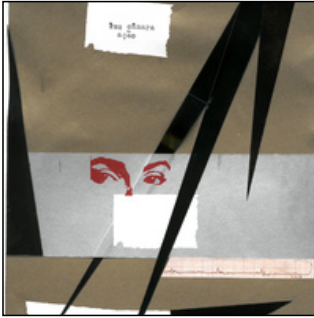

"Look Into The Camera"  
de José Rosinhas

colagem > 210 x 148 mm  
2020

QC.2020.421.0071 PRJ 001

QC.2020.421.0072 PRJ 001